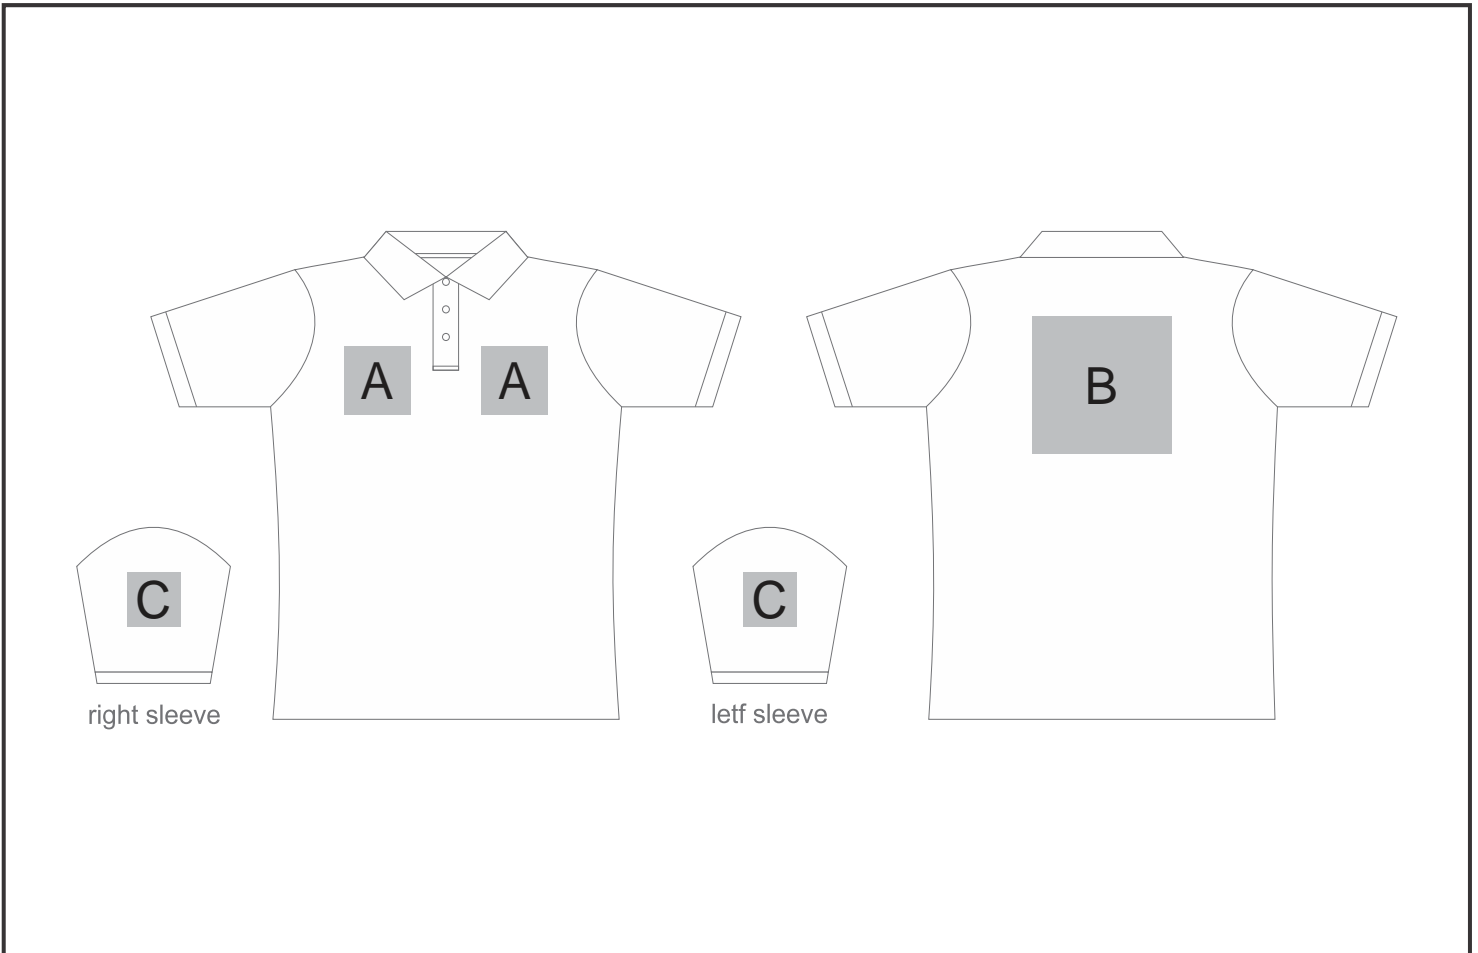

GS-AL-282-A

Ladies Virtue Golf Shirt

Need to know:

- Includes 1-Position Digital Transfer (setup fees apply)
- DTC Inclusive Parameters: Left/Right Chest or Back = 100mm x 100mm

Branding Options:

Position	Branding Method (Branding Code)	No. of Colours	Dimension
A	Embroidery (EMB-A)	N/A	100mm wide x 80mm high
A	Screen Print (SA)	6 Colours	100mm wide x 80mm high
A	Digital Transfer Clothing A6 (DTC-A6)	Full Colour	100mm wide x 100mm high
A	Silicone (STP-A)	N/A	30mm wide x 30mm high
A	Silicone (STP-B)	N/A	50mm wide x 50mm high
A	Silicone (STP-C)	N/A	80mm wide x 80mm high

B	Embroidery (EMB-A)	N/A	200mm wide x 100mm high
B	Screen Print (SA)	6 Colours	260mm wide x 200mm high

B	Digital Transfer Clothing A6 (DTC-A6)	Full Colour	148mm wide x 105mm high
B	Digital Transfer Clothing A5 (DTC-A5)	Full Colour	210mm wide x 148mm high
B	Silicone (STP-A)	N/A	30mm wide x 30mm high
B	Silicone (STP-B)	N/A	50mm wide x 50mm high
B	Silicone (STP-C)	N/A	80mm wide x 80mm high
B	Silicone (STP-D)	N/A	120mm wide x 40mm high

C	Embroidery (EMB-A)	N/A	80mm wide x 80mm high
C	Screen Print (SA)	6 Colours	60mm wide x 60mm high
C	Digital Transfer Clothing A6 (DTC-A6)	Full Colour	80mm wide x 80mm high
C	Silicone (STP-A)	N/A	30mm wide x 30mm high
C	Silicone (STP-B)	N/A	50mm wide x 50mm high